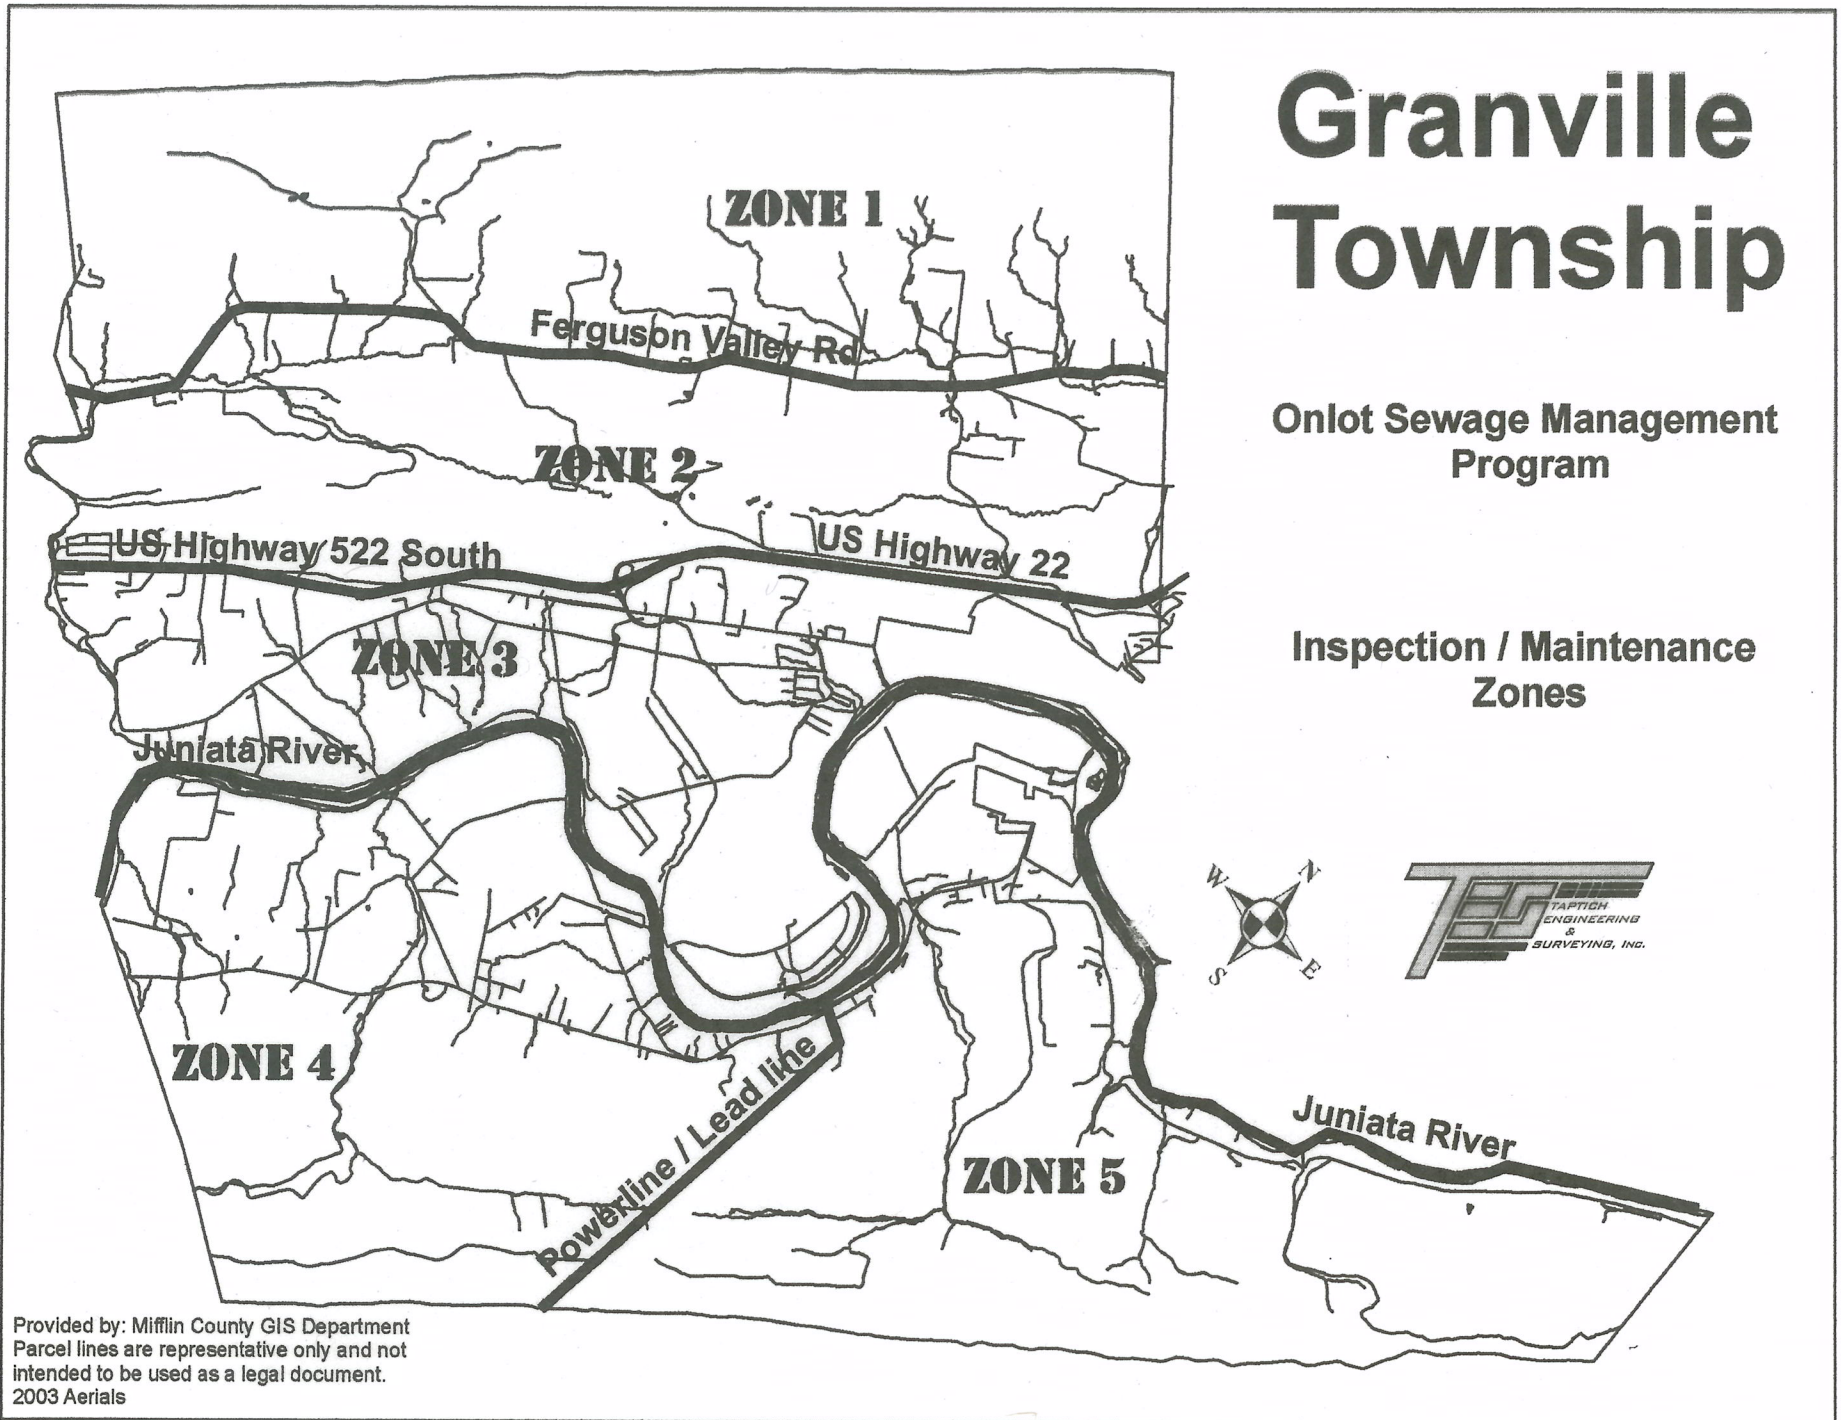

Granville Township

Onlot Sewage Management Program

Inspection / Maintenance Zones

Provided by: Mifflin County GIS Department
Parcel lines are representative only and not
intended to be used as a legal document.
2003 Aerials